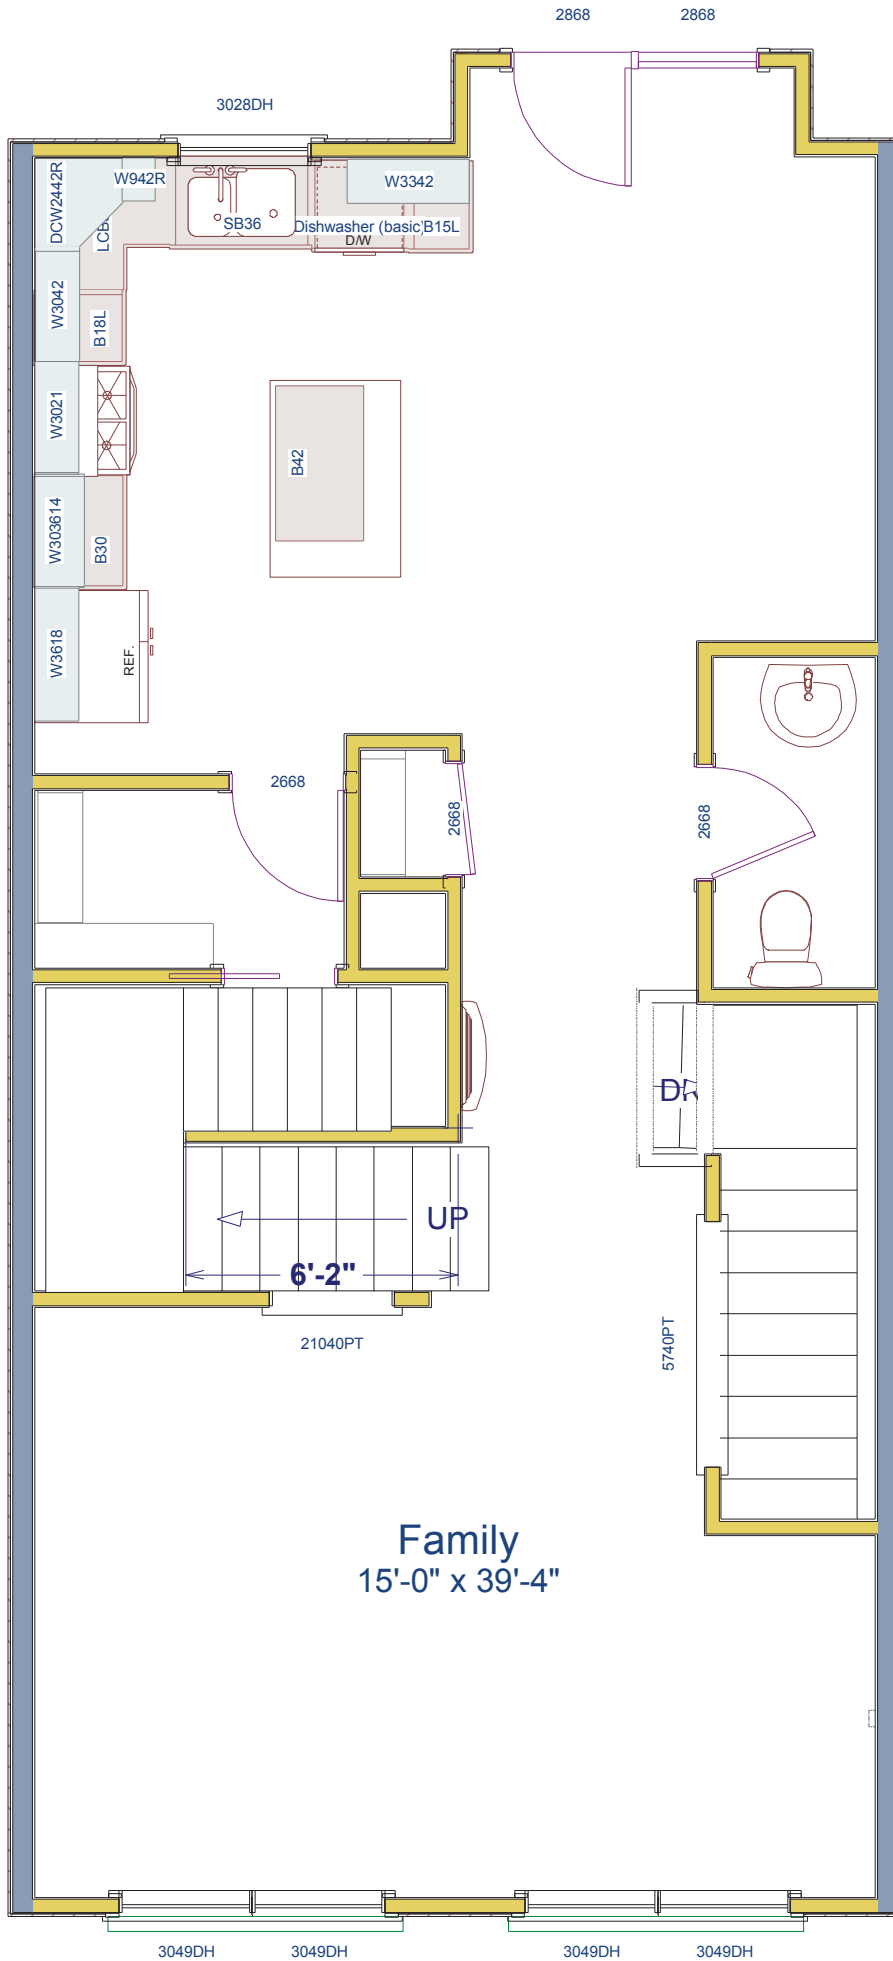

BATHROOM
ROUGH IN
LOCATION
TO BE DETERMINED

Family
 15'-0" x 39'-4"