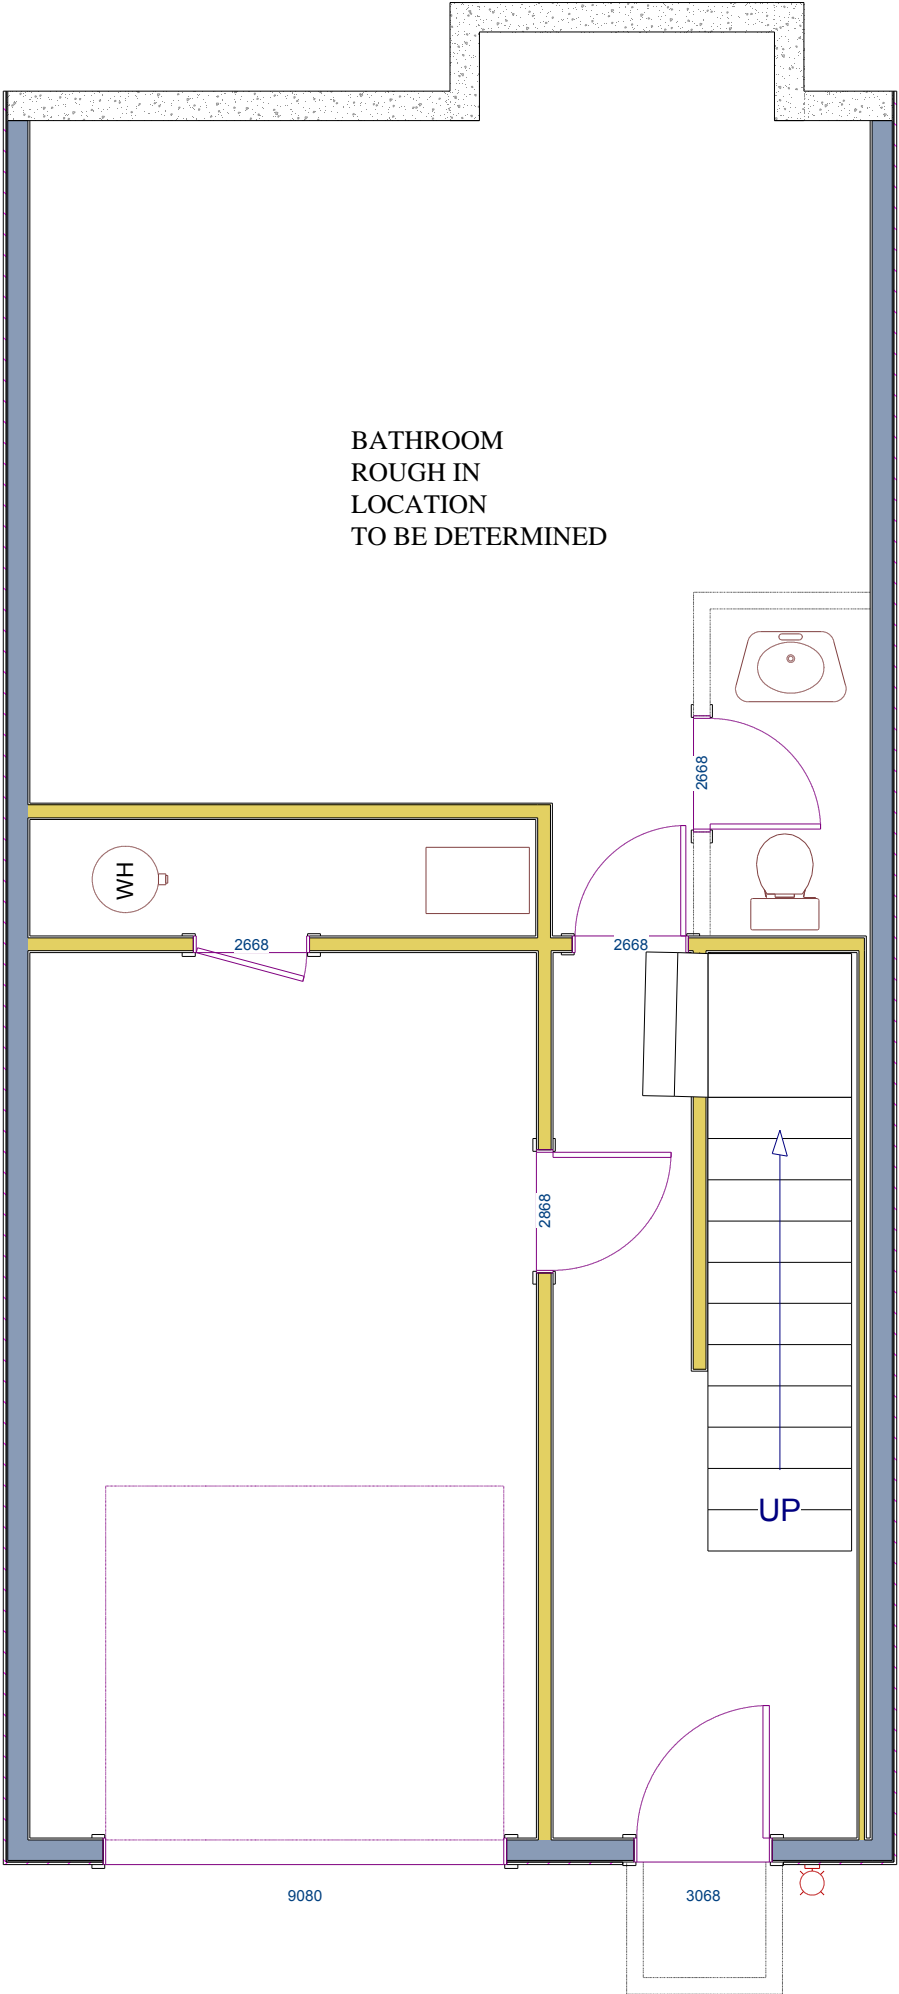

BATHROOM
ROUGH IN
LOCATION
TO BE DETERMINED

Family
 15'-0" x 39'-4"