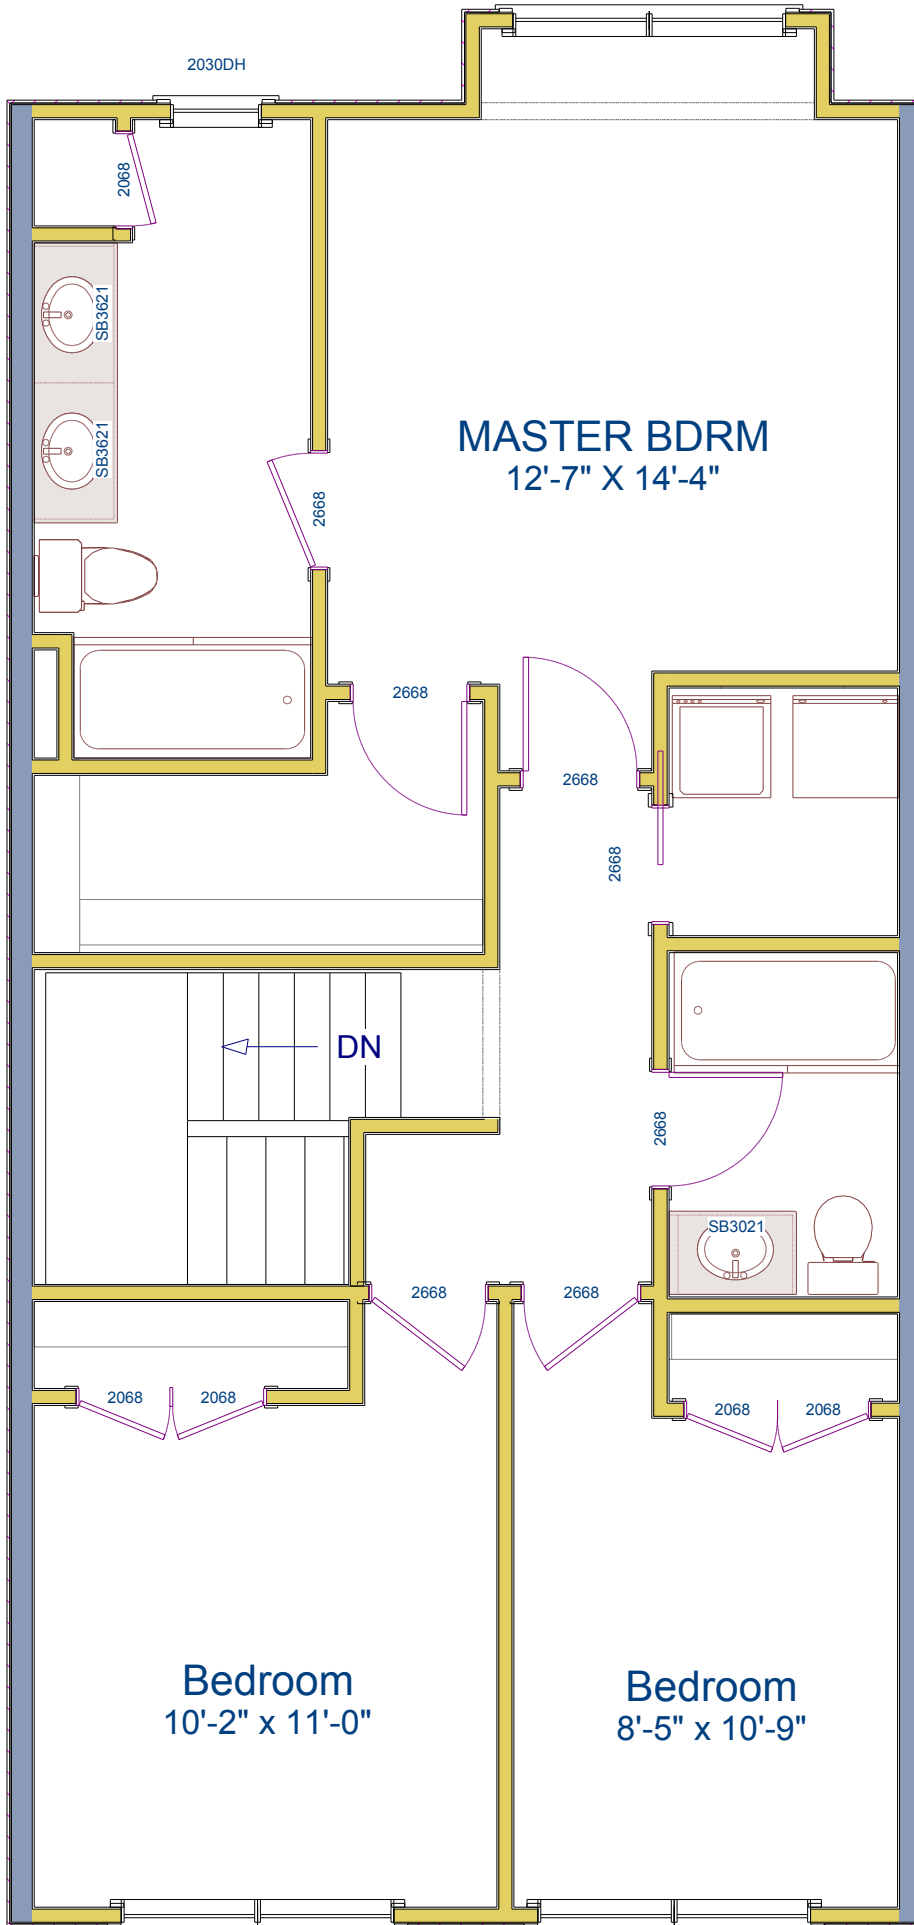

BATHROOM
ROUGH IN
LOCATION
TO BE DETERMINED

3049DH

3049DH

2030DH

MASTER BDRM
 12'-7" X 14'-4"

DN

Bedroom
 10'-2" x 11'-0"

Bedroom
 8'-5" x 10'-9"

3049DH

3049DH

3049DH

3049DH