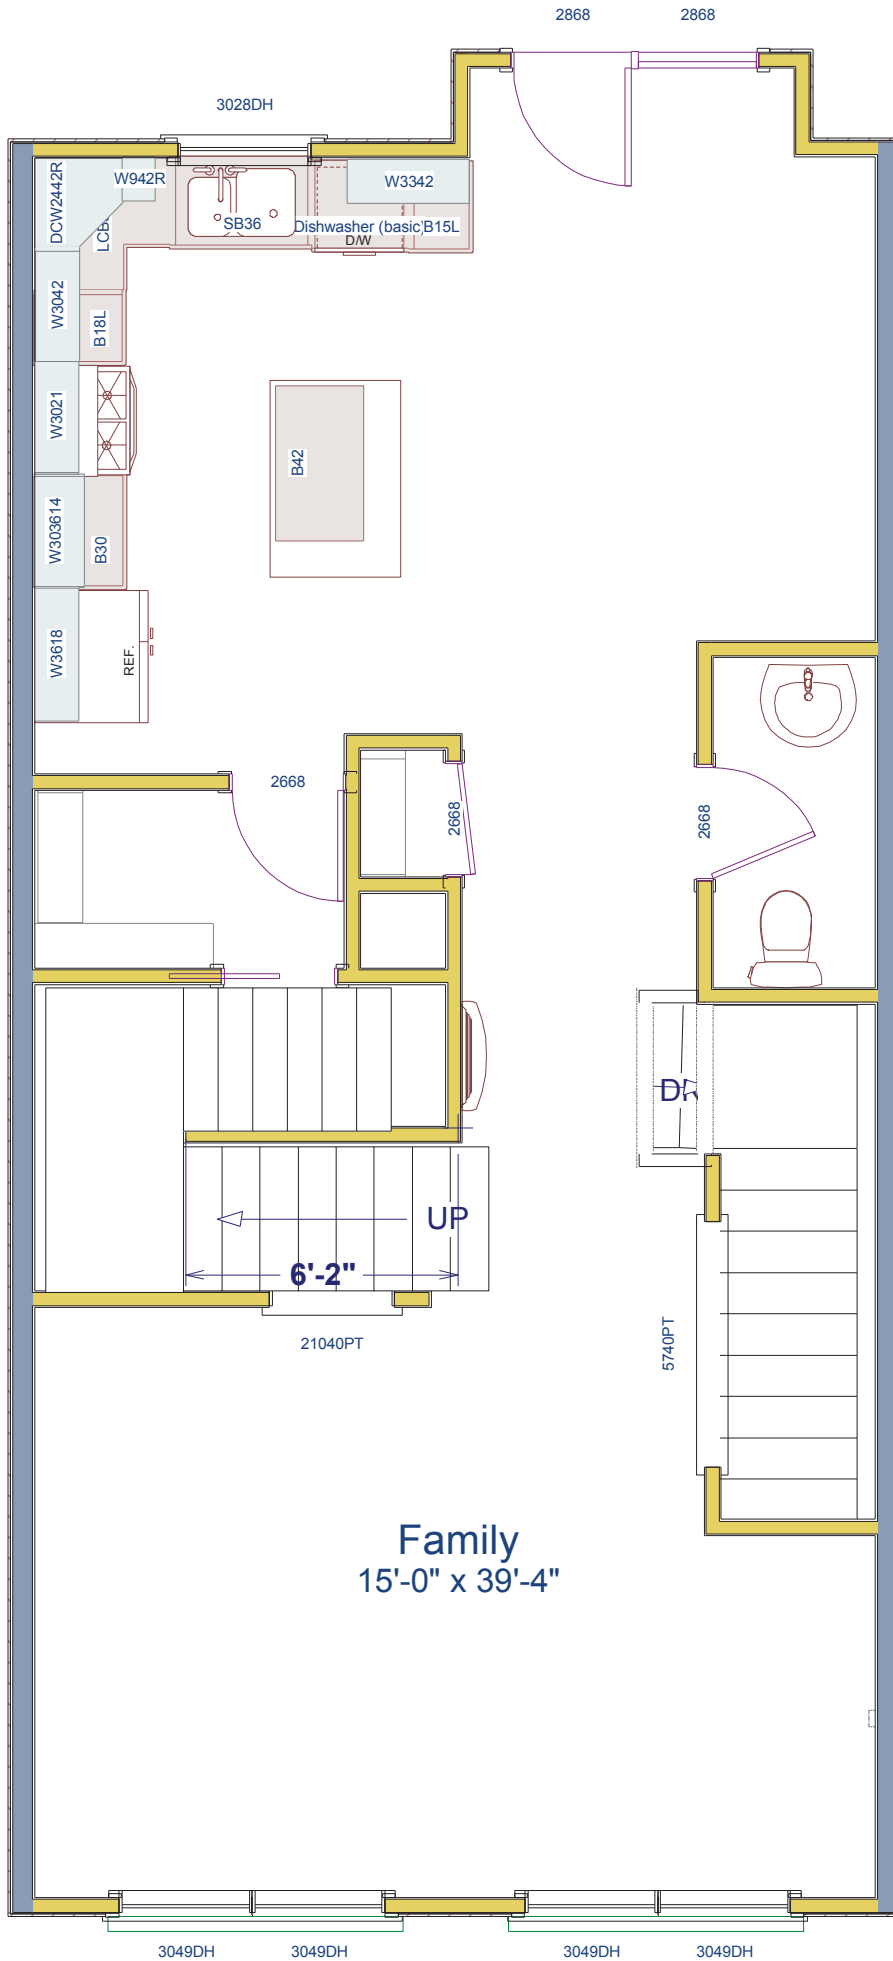

BATHROOM
ROUGH IN
LOCATION
TO BE DETERMINED

3049DH

3049DH

2030DH

MASTER BDRM
 12'-7" X 14'-4"

DN

Bedroom
 10'-2" x 11'-0"

Bedroom
 8'-5" x 10'-9"

3049DH

3049DH

3049DH

3049DH