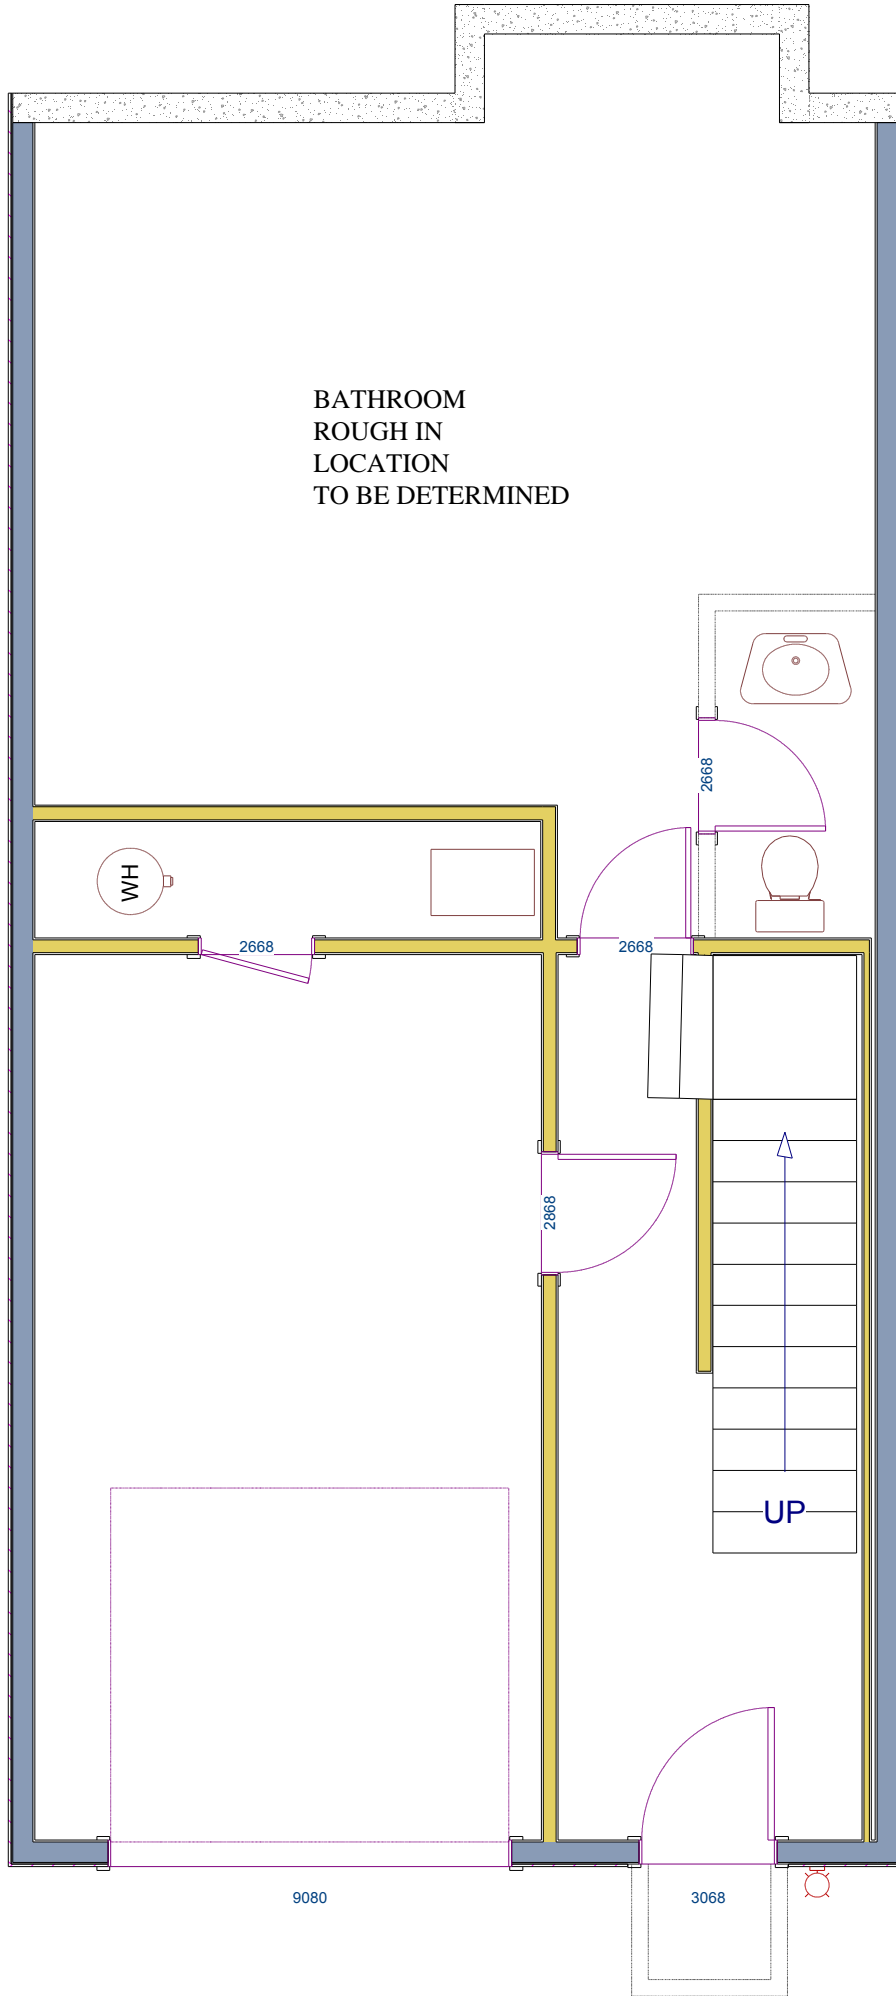

BATHROOM
ROUGH IN
LOCATION
TO BE DETERMINED

3049DH

3049DH

2030DH

MASTER BDRM
 12'-7" X 14'-4"

DN

Bedroom
 10'-2" x 11'-0"

Bedroom
 8'-5" x 10'-9"

3049DH

3049DH

3049DH

3049DH